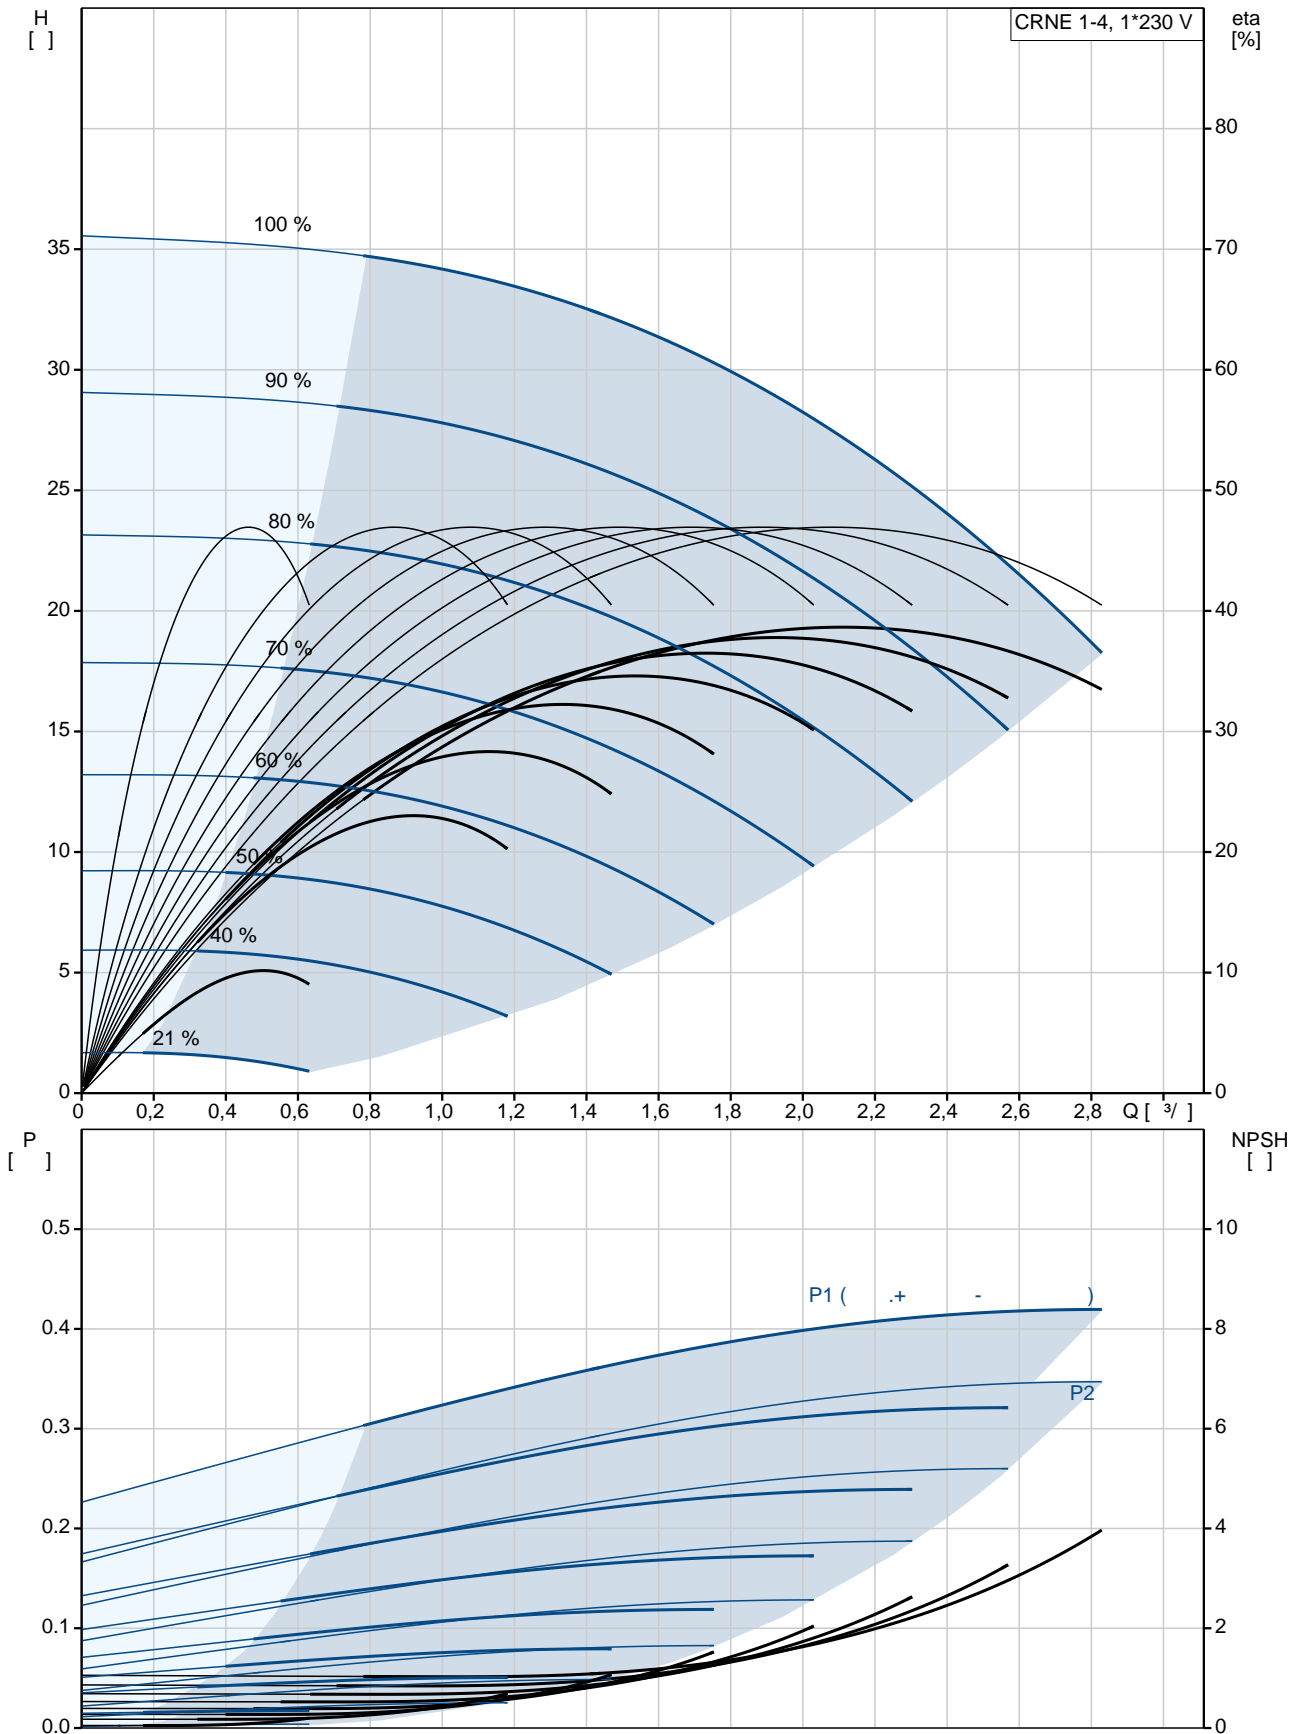

98389422 CRNE 1-4 A-CA-A-E-HQQE